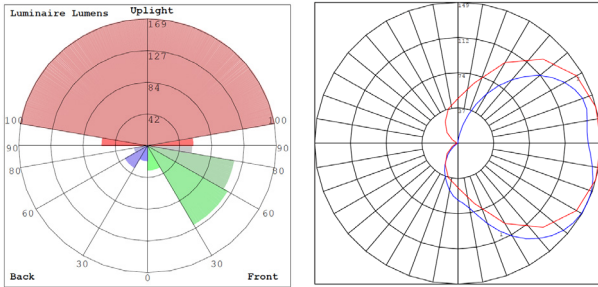

Photometrics: LRS-F-RGBW-BK

BUD Rating: B0-U3-G1