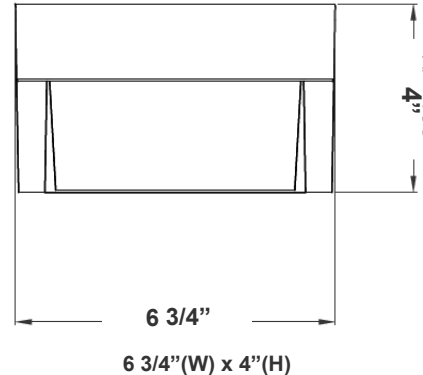

Customer Name: _____

Project Name: _____

Note: _____ Type: _____