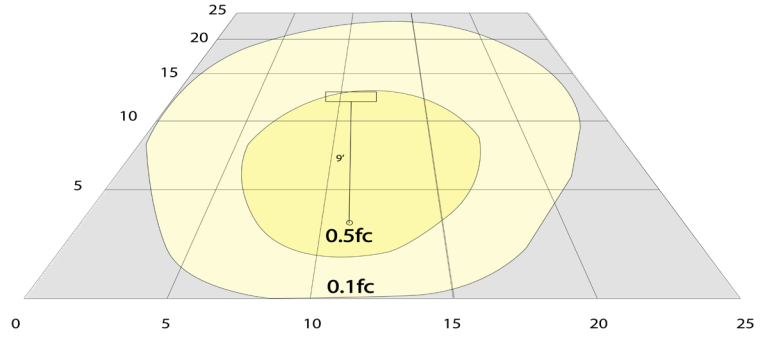

Lighting:

- LED Type/Brand: SMD 3030/ Philips Lumileds LEDs
- Total Lumens: 650LM
- Color Temperatures: 2700K/3000K/3500K/4000K/5000K
- Multi CCT (Selectable Switch on the LED Board) and RGBW Seletable Trough Phone App
- Color Rendering Index: CRI ≥ 90
- Beam Angle: 90° x 110°
- Rated life: 70,000 Hrs

Photometrics: LRS-F-RGBW-BK

BUD Rating: B0-U3-G1

Area 25'x 25' Mounting Height: 9'

Other Views:

Side View

Front View

Back View

Performance Table: LRS-F-RGBW-BK